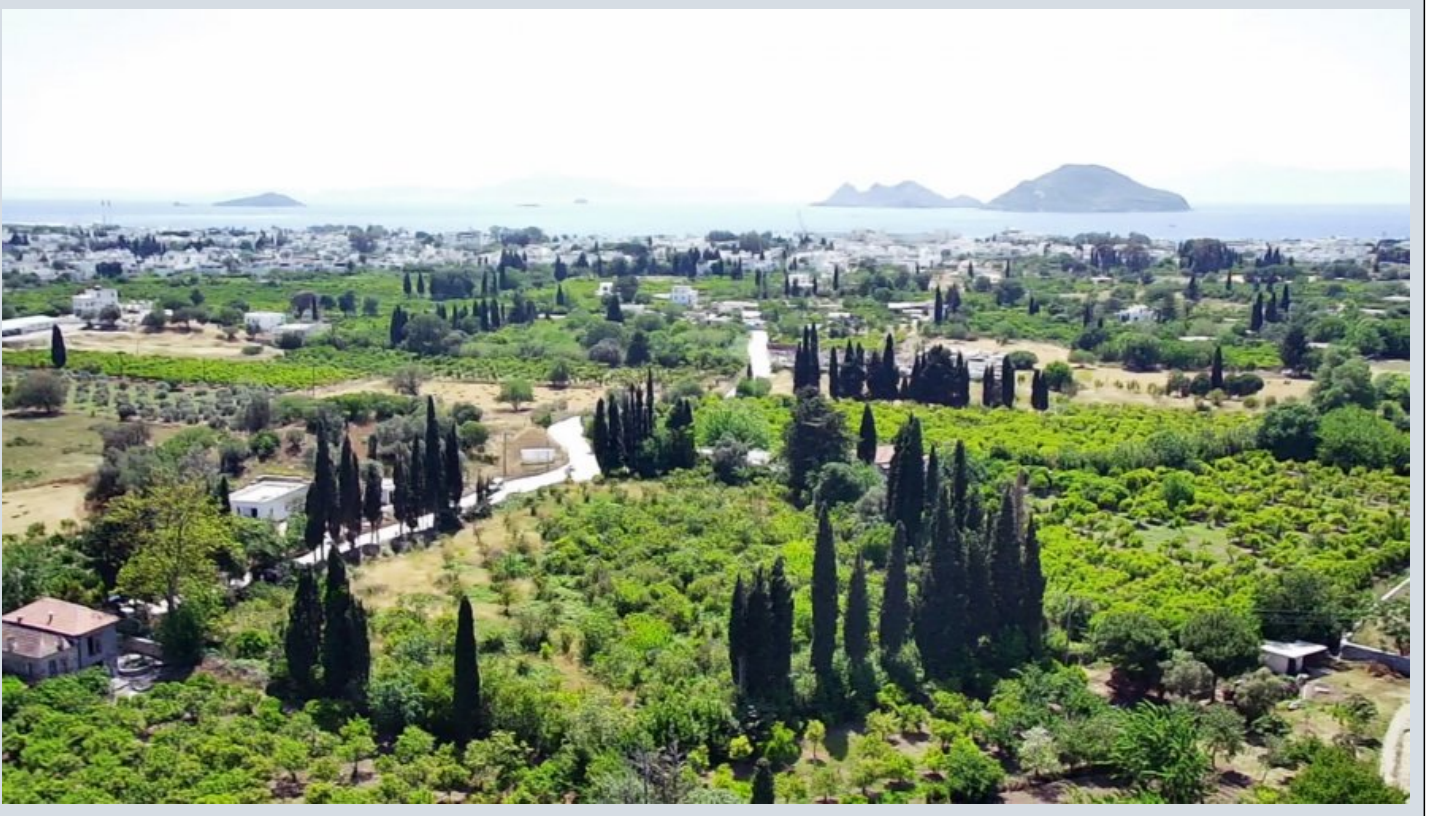

Bodrum Turgutreis Gümüşlük Yoluna yakın 7600 m2 arsa Ref-2360 Muğla / Bodrum

For Sale - Garden 1,200,000 € | 7,500 m2 Muğla / Bodrum

Deed Status : Detached Parcels

NAZAR EMLAK

+90 252-382 91 19 فته
+90 532-672 18 72 لاولل مقرر

BODRUM NAZAR EMLAK

+90 252-382 91 19 فته
+90 532-672 18 72 لاولل مقرر

- س كاف

GAZİ MUSTAFA KEMAL
BULVARI NO:13/1

TURGUTREİS-BODRUM-MUĞ
LA

www.bodrumnazaremlak.co
m

bodrumnazaremlak@my.net.

com
07-04-26 08:06 Sayfa/Page: 1/5